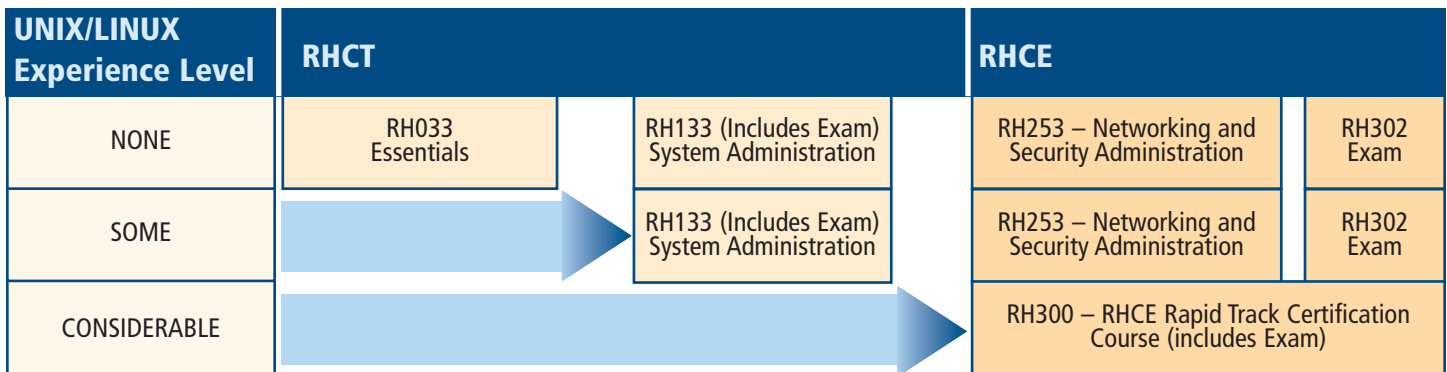

For users of Linux/UNIX who want to start building skills in systems administration on Red Hat Enterprise Linux to a level where they can attach and configure a workstation on an existing network. The final day includes the RH202 RHCT Certification Lab Exam.

RHCE – Red Hat Certified Engineer

Red Hat Certified Engineer (RHCE) began in 1999 and has been earned by over 20,000 Linux experts. Independent surveys have ranked the RHCE program as #1 overall for all of IT. In fact, CertCities.com recently named RHCE the #1 "Hot Cert" in all of IT.

RHCE Courses

RH253 Red Hat Linux Networking & Security Administration

Teaches skills necessary to setup a Red Hat Enterprise Linux server and configure common network services and security at a basic level.

RH300 RHCE Rapid Track Course

Designed for those who already possess significant systems administration experience and knowledge in a Linux/UNIX environment, and who desire the fastest path to RHCE certification. The final day includes the RHCE Exam.